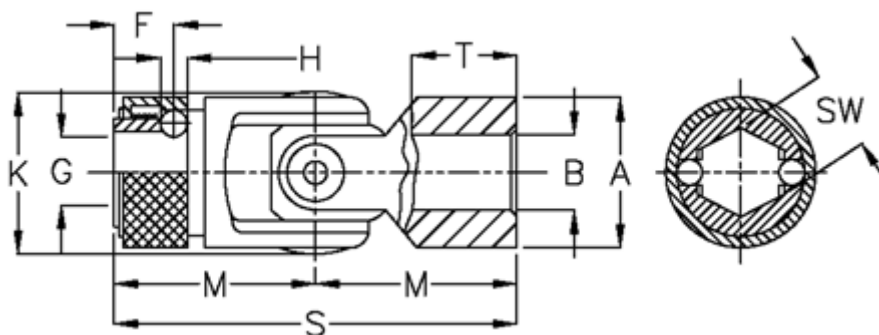

# Data Sheet

Article number: 07763426

Description: Cross joint w/slide bearing  
W/rapid change coupling, 0.763.426

## Measures

A	= 63	s	= 166
B H7	= 30	sw	= 30.00
F	= 25.0	T	= 50
G	= 28.0		
H	= 10.00		
K	= 65.0		
M	= 83		
MD max N m	= 450		